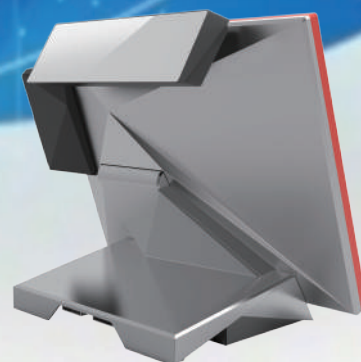

Vertu 5

SE**N**OR

SE_NOR TECH CO., LTD.

V5 series features a brand new concept to present an ultra-narrow bezel screen and sleek exterior design with colorful bezel and casing to represent your elegant style. The V5 is an energy-efficient solution of compact construction with fanless mechanism fitted in a high-performing system enabling for a quiet, highly reliable and stylish operation.

The standard version includes an internal Half-Slim SSD, with optional storage expansion of a 2nd SSD (Optional: internal mSATA or Half-Slim SSD). This is simple add-on port that can support RAID 1 Disk Mirroring functionality, thereby ensuring the safety of each transaction data.

The V5 offers support panel in a new edge to edge design, featuring a mix & match range of modular colored bezel frames; creating a visually pleasing appeal.

V5 is the ideal companion for all requirements of hospitality and retail business industries specialists.

- Intel Celeron Processor (V5e) and 6th Core i (V5s) platforms
- Optional storage expansion of a 2nd SSD (Optional: internal mSATA or Half-Slim SSD). Simple add-on port that can support RAID 1 Disk Mirroring functionality
- Tool-free replaceable colorful bezel with full flat touch screen
- Easy tilt and swivel adjustment
- Variety POS peripherals
- Fanless and silent
- Various I/O Ports option
- Capacitive sensor power switch
- Full system IP54