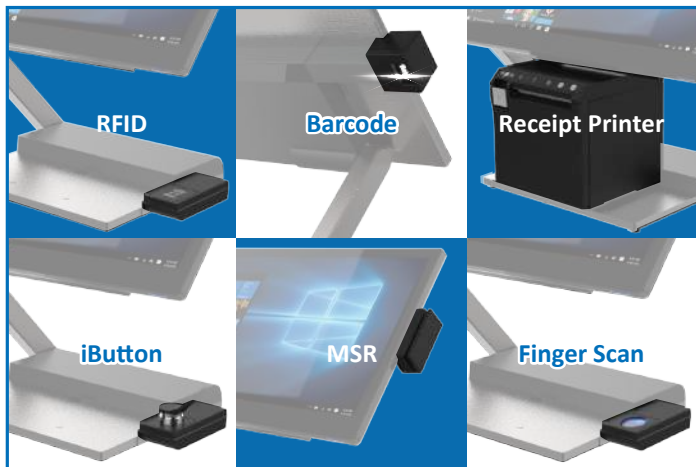

eXpandable Peripherals