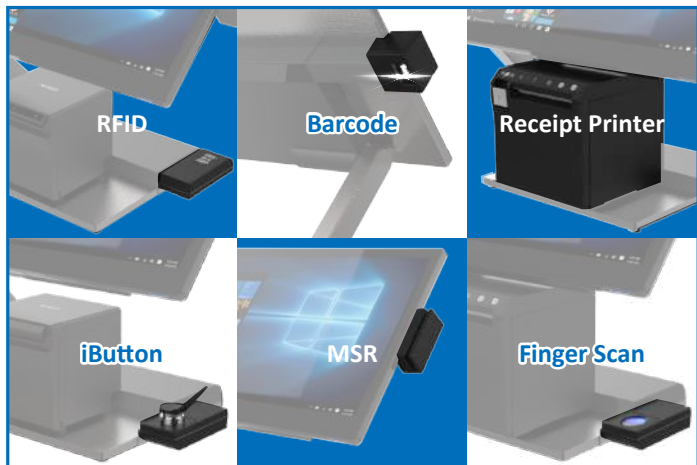

eXpandable Peripherals