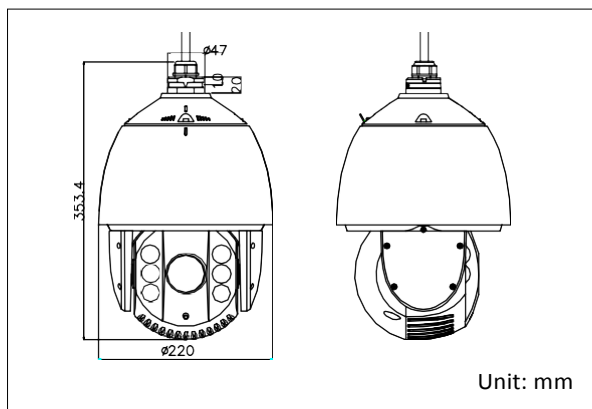

Dimensions

Accessories

WMP-L Long Wall Mount	CMP Large Corner Mount for WMP-S/L	PMP Pole Mount for WMP-S/L	JBP-W Power Box Mount w/Wall Bracket	PMPL Large Pole Mt for JBP-W
CMPL Large Corner Mt for JBP-W	CPM-S Short Ceiling Pendant Mt	CPM-L Long Ceiling Pendant Mt	CPMPE Ceiling Pendant Mount Ext Pipe	RPM Roof Parapet Mt