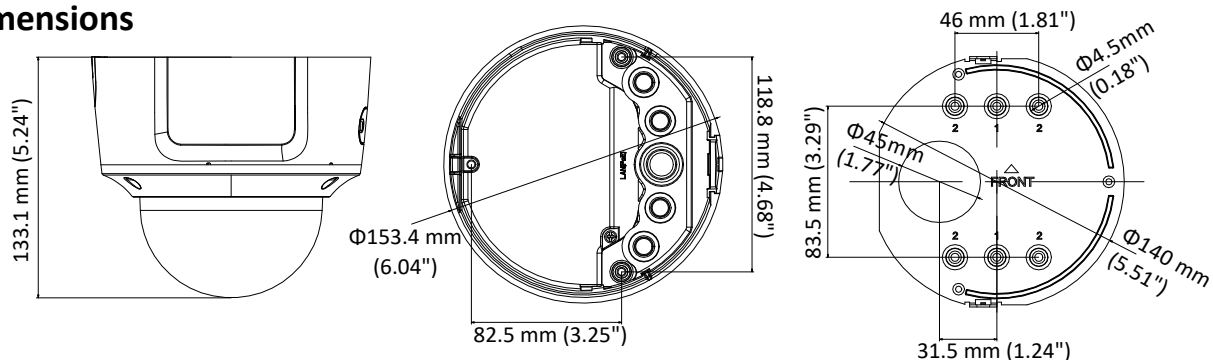

Dimensions

Accessories

Distributed by

DS-1473ZJ-155(Black)
Wall Mount

HIKVISION®

Headquarters

No.555 Qianmo Road, Binjiang District,
Hangzhou 310051, China
T +86-571-8807-5998
overseasbusiness@hikvision.com

Hikvision USA
T +1-909-895-0400
sales.usa@hikvision.com

Hikvision Australia
T +61-2-8599-4233
salesau@hikvision.com

Hikvision India
T +91-22-28469900
sales@pramahikvision.com

Hikvision Canada
T +1-866-200-6690
sales.canada@hikvision.com

Hikvision Thailand
T +662-275-9949
sales.thailand@hikvision.com

Hikvision Europe
T +31-23-5542770
sales.eu@hikvision.com

Hikvision Italy
T +39-0438-6902
info.it@hikvision.com

Hikvision Brazil
T +55 11 3318-0050
Latam.support@hikvision.com

Hikvision Turkey
T +90 (216)521 7070- 7074
sales.tr@hikvision.com

Hikvision Malaysia
T +601-7652-2413
sales.my@hikvision.com

Hikvision UK & Ireland
T +01628-902140
sales.uk@hikvision.com

Hikvision South Africa
Tel: +27 (10) 0351172
sale.africa@hikvision.com

Hikvision France
T +33(0)1-85-330-450
info.fr@hikvision.com

Hikvision Kazakhstan
T +7-727-9730667
nikia.panfilov@hikvision.ru

Hikvision Vietnam
T +84-974270888
sales.vt@hikvision.com

Hikvision UAE
T +971-4-4432090
salesme@hikvision.com

Hikvision Singapore
T +65-6684-4718
sg@hikvision.com

Hikvision Spain
T +34-91-737-16-55
info.es@hikvision.com

Hikvision Tashkent
T +99-87-1238-9438
uzb@hikvision.ru

Hikvision Hong Kong
T +852-2151-1761
info.hk@hikvision.com

Hikvision Russia
T +7-495-669-67-99
sateru@hikvision.com

Hikvision Korea
T +82-(0)31-731-8817
sales.korea@hikvision.com

Hikvision Poland
T +48-22-460-01-50
info.pl@hikvision.com

Hikvision Indonesia
T +62-21-2933759
Sales.Indonesia@hikvision.com

Hikvision Colombia
sales.colombia@hikvision.com