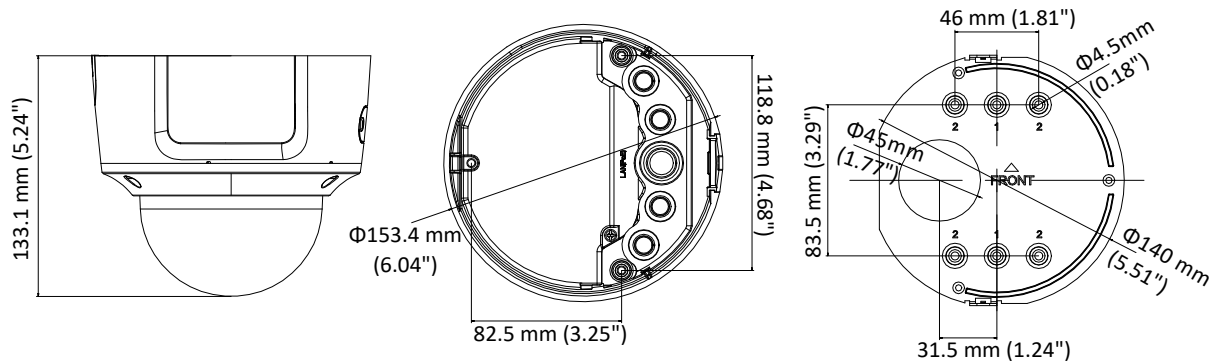

Dimensions

Accessories

DS-1475ZJ-SUS
Vertical Pole Mount

DS-1476ZJ-SUS
Corner Mount

Distributed by

HIKVISION®

Headquarters

No.555 Qianmo Road, Binjiang District,
Hangzhou 310051, China
T +86-571-8807-5998
overseasbusiness@hikvision.com

Hikvision USA
T +1-909-895-0400
sales.usa@hikvision.com

Hikvision Australia
T +61-2-8599-4233
salesau@hikvision.com

Hikvision India
T +91-22-28469900
sales@pramahikvision.com

Hikvision Canada
T +1-866-200-6690
sales.canada@hikvision.com

Hikvision Thailand
T +662-275-9949
sales.thailand@hikvision.com

Hikvision Europe
T +31-23-5542770
sales.eu@hikvision.com

Hikvision Italy
T +39-0438-6902
info.it@hikvision.com

Hikvision Brazil
T +55 11 3318-0050
Latam.support@hikvision.com

Hikvision Turkey
T +90 (216)521 7070- 7074
sales.tr@hikvision.com

Hikvision Malaysia
T +601-7652-2413
sales.my@hikvision.com

Hikvision UK & Ireland
T +01628-902140
sales.uk@hikvision.com

Hikvision South Africa
Tel: +27 (10) 0351172
sale.africa@hikvision.com

Hikvision France
T +33(0)1-85-330-450
info.fr@hikvision.com

Hikvision Kazakhstan
T +7-727-9730667
nikia.panfilov@hikvision.ru

Hikvision Vietnam
T +84-974270888
sales.vt@hikvision.com

Hikvision UAE
T +971-4-4432090
salesme@hikvision.com

Hikvision Singapore
T +65-6684-4718
sg@hikvision.com

Hikvision Spain
T +34-91-737-16-55
info.es@hikvision.com

Hikvision Tashkent
T +99-87-1238-9438
uzb@hikvision.ru

Hikvision Hong Kong
T +852-2151-1761
info.hk@hikvision.com

Hikvision Russia
T +7-495-669-67-99
saleru@hikvision.com

Hikvision Korea
T +82-[0]31-731-8817
sales.korea@hikvision.com

Hikvision Poland
T +48-22-460-01-50
info.pl@hikvision.com

Hikvision Indonesia
T +62-21-2933759
Sales.Indonesia@hikvision.com

Hikvision Colombia
sales.colombia@hikvision.com