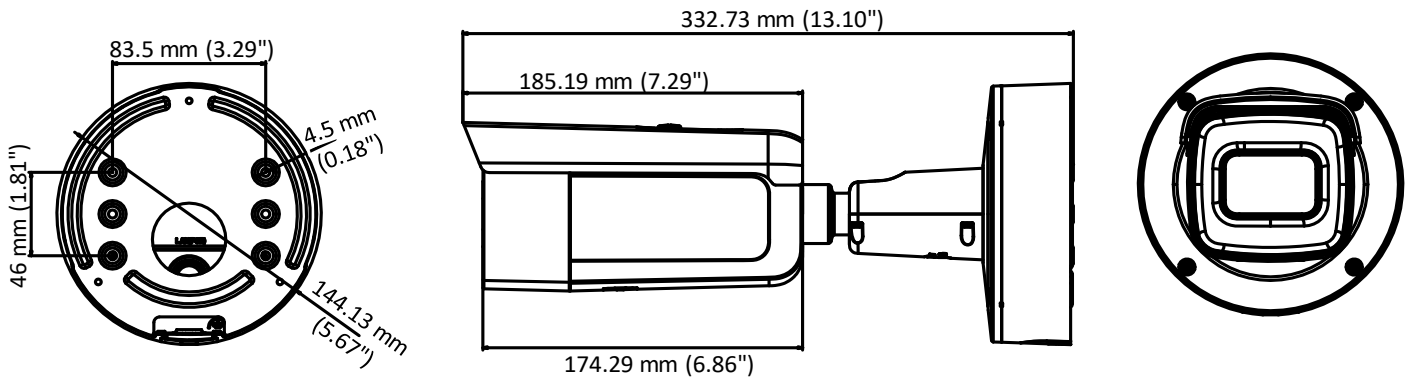

Dimensions