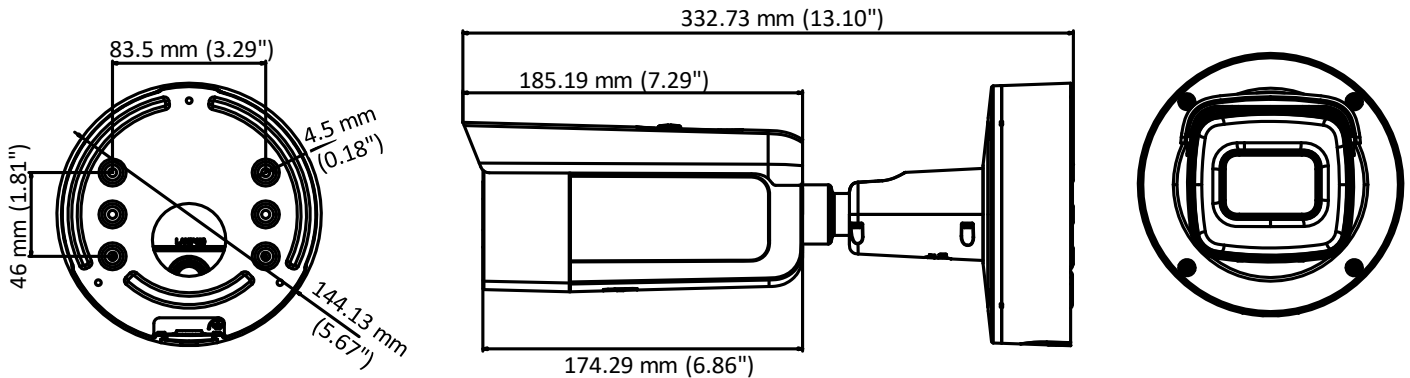

Dimensions

Accessories

Vertical Pole Mount

Corner Mount

Vertical Pole Mount

Distributed by