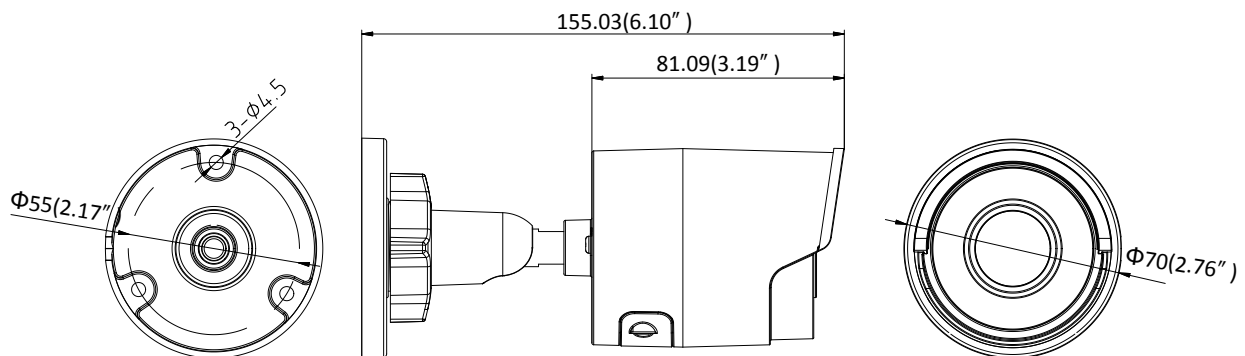

General Function	One-key Reset, Anti-Flicker, Heartbeat, Mirror, Password Protection, Privacy Mask, Watermark, IP Address Filter
<b>Smart Feature-set</b>	
Behavior Analysis	Line crossing detection, intrusion detection, unattended baggage detection, object removal detection
Line Crossing Detection	Cross a pre-defined virtual line, up to 1 pre-defined virtual lines supported
Intrusion Detection	Enter and loiter in a pre-defined virtual region, up to 1 pre-defined virtual regions supported
Object Removal Detection	Objects removed from the pre-defined region, such as the exhibits on display.
Unattended Baggage Detection	Objects left over in the pre-defined region such as the baggage, purse, dangerous materials
Face Detection	Human face appears in the image can be detected and trigger linkage method
<b>Interface</b>	
Communication Interface	1 RJ45 10M/100M self-adaptive Ethernet port
On-board Storage	Built-in microSD/SDHC/SDXC slot, up to 128 GB
<b>General</b>	
Operating Conditions	-30 °C to +60 °C (-22 °F to +140 °F), Humidity 95% or less (non-condensing)
Power Supply	12 VDC $\pm$ 25%, 6W PoE(802.3af, class 3), 7W
IR Range	Up to 30 m
Protection Level	IP67
Dimensions	Camera: $\Phi 70 \times 155.03$ mm ( $\Phi 2.76'' \times 6.1''$ ) Package: $216 \times 121 \times 118$ mm ( $8.5'' \times 4.76'' \times 4.65''$ )
Weight	Camera: 410 g (0.9 lb.)

## Dimensions